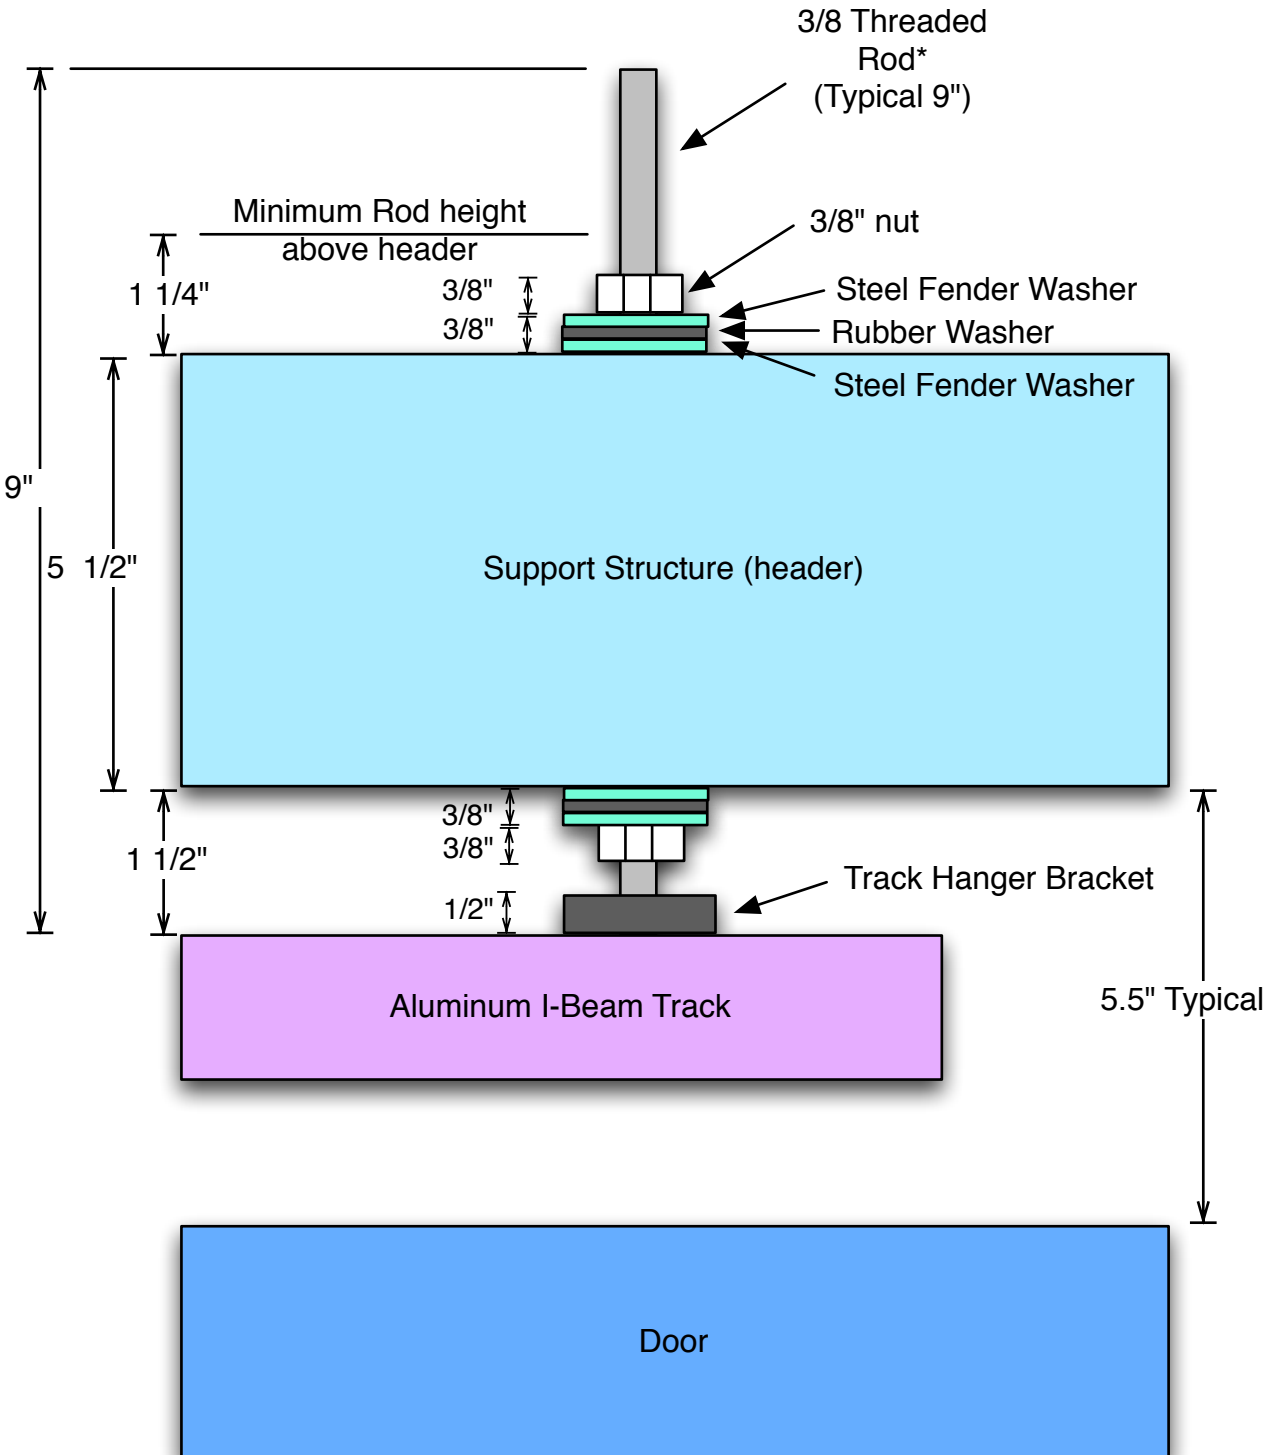

# Dado Door

## Typical Header and Threaded Rod Info

\*NOTE: The threaded rod is shipped standard 9" unless specified otherwise. The rod is too long, it is easily cut.

The design allows for the track to be raised and lowered for adjustment. The dimensions above are average values.